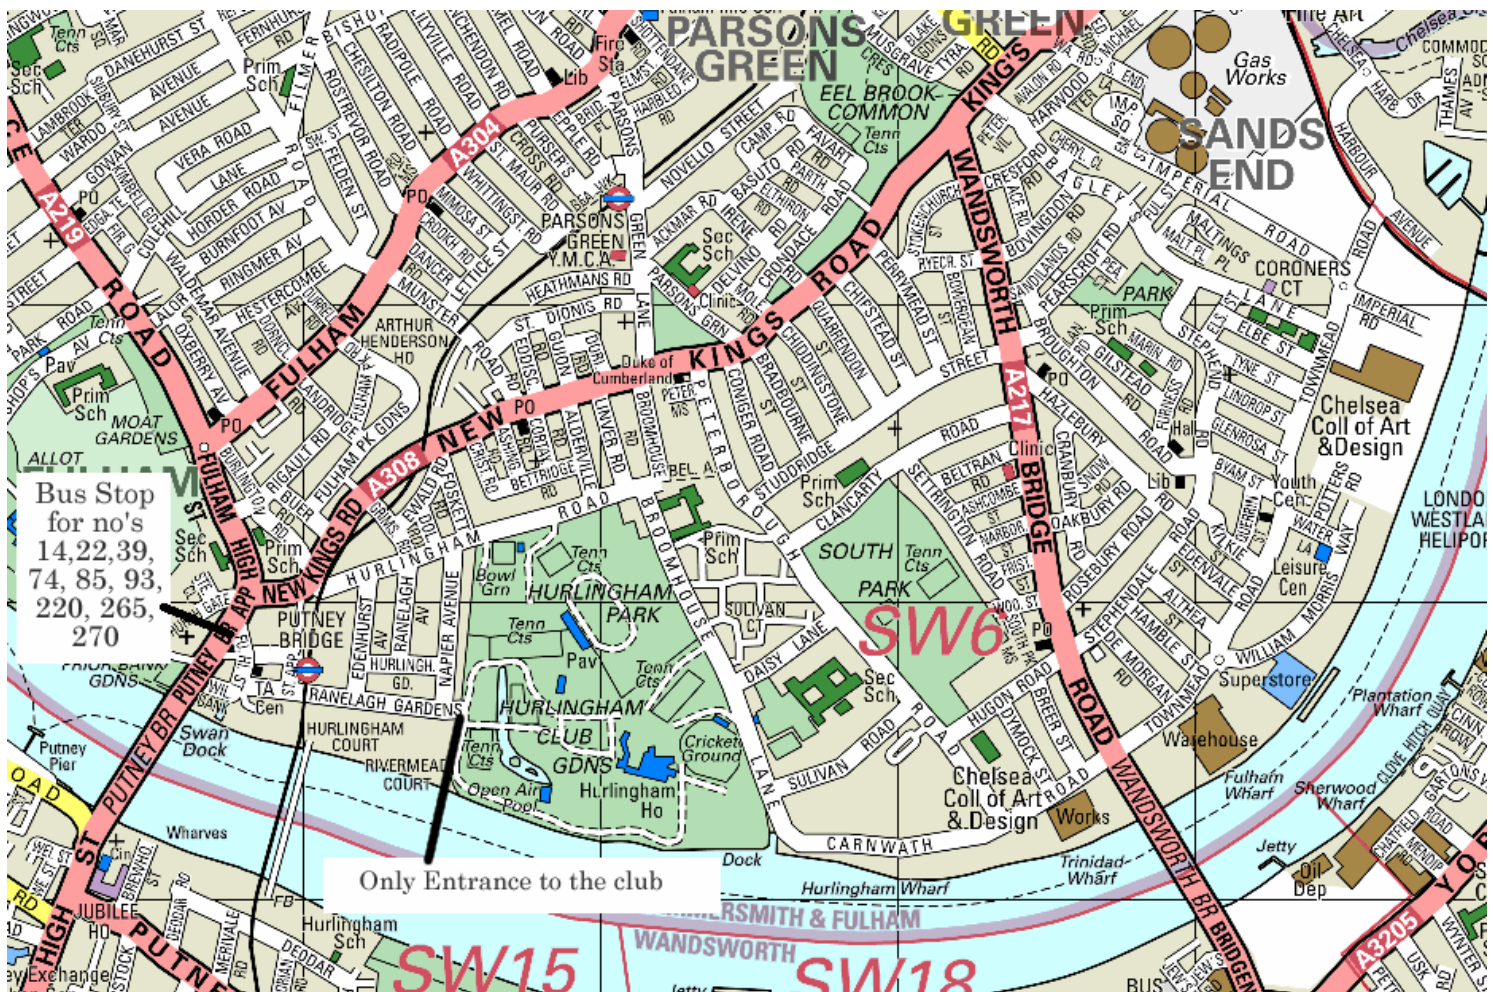

THE HURLINGHAM CLUB

RANELAGH GARDENS, LONDON SW6 3PR

HOW TO GET THERE

Location

The Hurlingham Club. – See the Map below. There are large ornate gates at the entrance to The Hurlingham Club grounds, where you will need to announce yourself to security as you go in. Please follow the driveway up to the mini roundabout, go over the mini roundabout and then turn right into the Four in Hand Yard. There is parking space at the Club. Cars cannot be left in The Hurlingham Club grounds overnight.